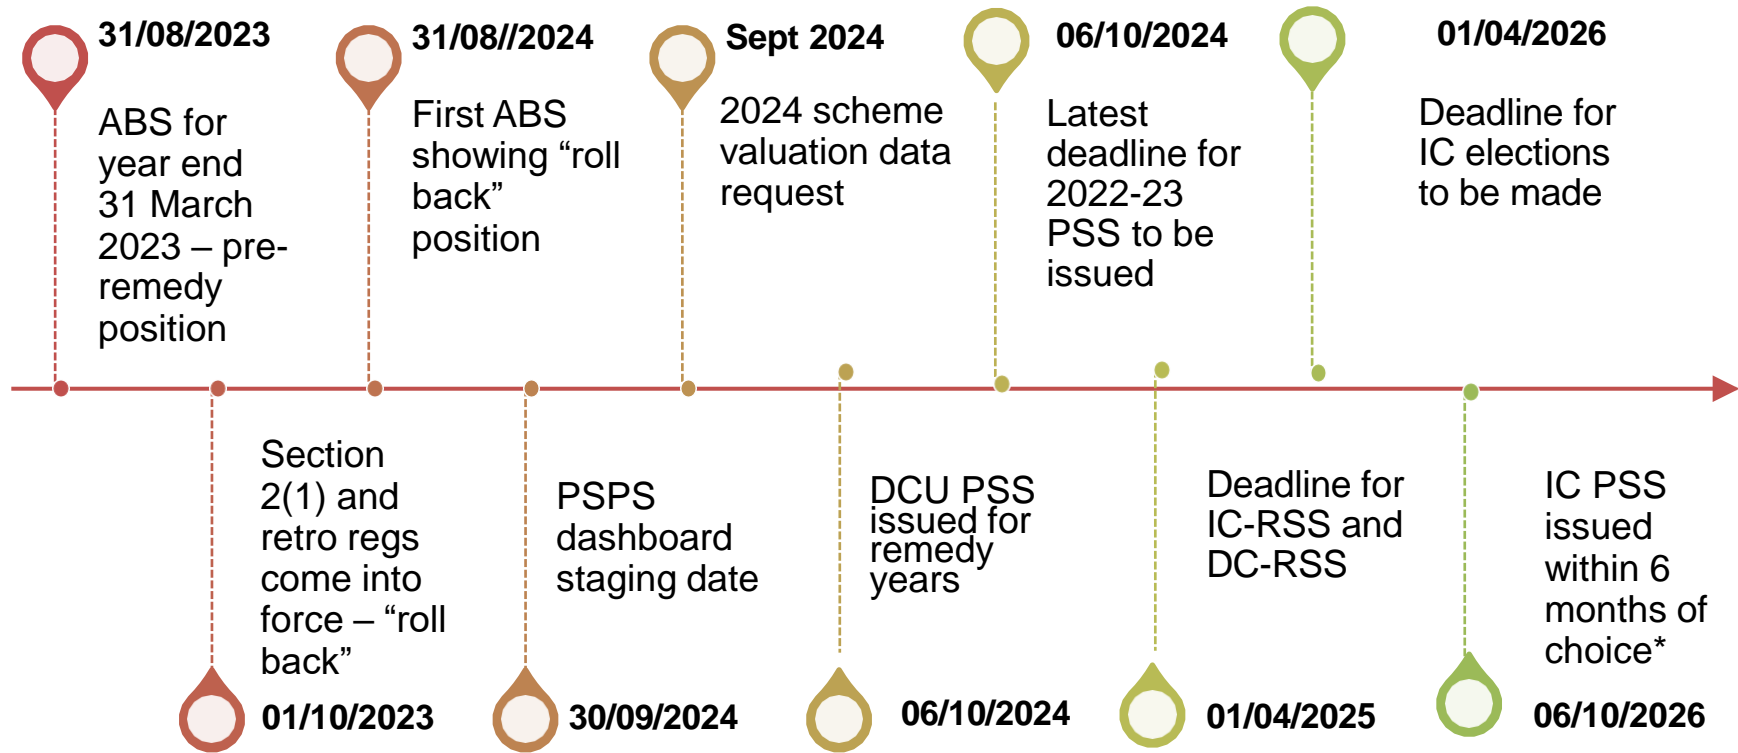

# Statutory dates

\* Or end of the election period (the rectification deadline)