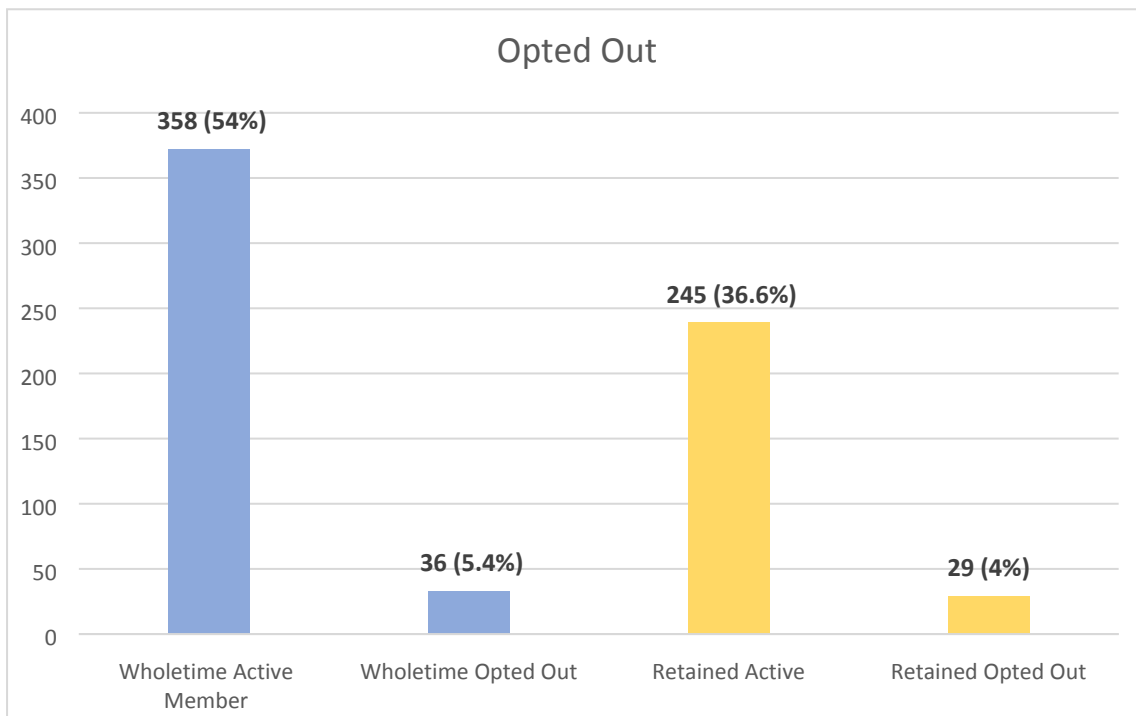

Appendix A

Pensioner Members

Deferred Members

Active Members

Opted Out Members v Active Members

There are currently 2 members on a 'pension holiday'

Membership by Gender and Ethnicity												
			Gender				Ethnicity					
			Female		Male		BME		Not Known		White	
Pension Scheme	Total	Total %	No.	%	No.	%	No.	%	No.	%	No.	%
FPS 92	89	13.5	0	0	89	13.3	6	0.9	1	0.1	82	12.3
FPS 06	16	2.3	0	0	16	2.4	0	0	0	0	16	2.4
Modified	16	2.3	0	0	16	2.4	0	0	0	0	16	2.4
FPS 15	483	72.2	29	4.3	454	67.9	19	2.8	7	1.1	457	68.3
Opt Out	65	9.7	7	1	58	8.7	5	0.7	0	0	60	9
TOTAL	669	100	36	5.3	633	94.7	30	4.4	8	1.2	631	94.4

Membership by Age												
			18-20		21-30		31-40		41-50		51+	
			No.	%	No.	%	No.	%	No.	%	No.	%
Pension Scheme	Total	Total %	No.	%	No.	%	No.	%	No.	%	No.	%
FPS 92	89	13.5	0	0	0	0	0	0	47	7	42	6.3
FPS 06	16	2.3	0	0	0	0	0	0	0	0	16	2.4
Modified	16	2.3	0	0	0	0	0	0	2	0.3	14	2
FPS 15	483	72.2	4	0.6	103	15.4	186	27.8	181	27.1	9	1.3
Opt Out	65	9.7	0	0	3	0.5	42	6.3	16	2.4	4	0.6
TOTAL	669	100	4	0.6	106	15.9	228	34.1	246	36.8	85	12.6