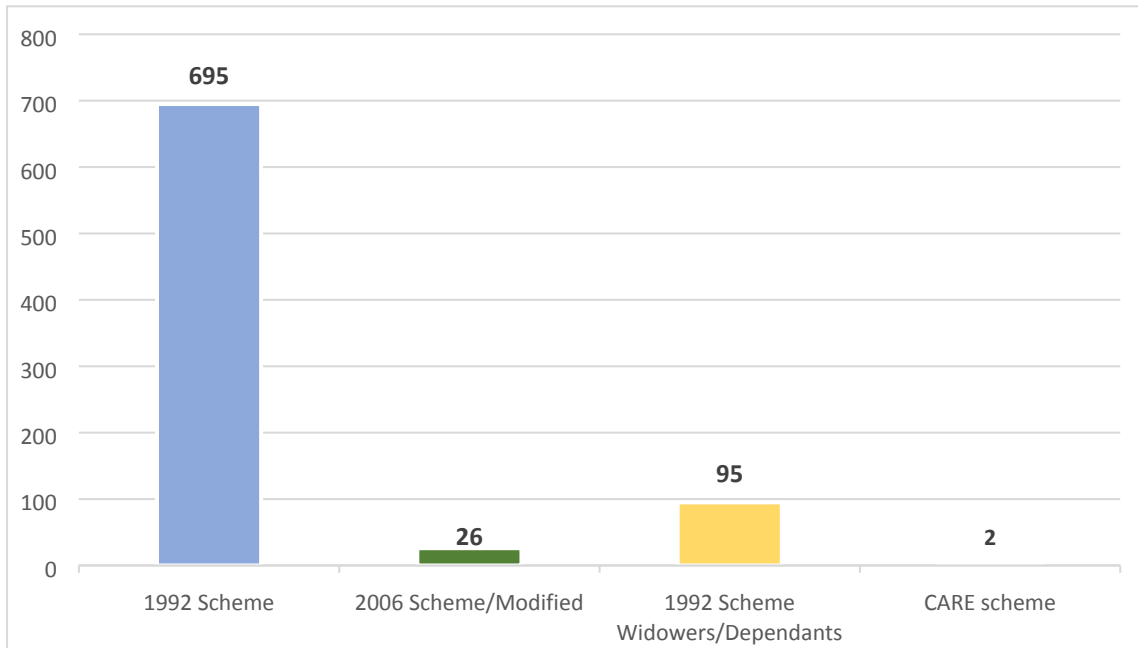

Appendix A

Pensioner Members

Deferred Members

Active Members

Opted Out Members v Active Members

There are currently 2 members on a 'pension holiday'

Membership by Gender and Ethnicity												
			Gender				Ethnicity					
			Female		Male		BME		Not Known		White	
Pension Scheme	Total	Total %	No.	%	No.	%	No.	%	No.	%	No.	%
FPS 92	89	13.5	0	0	89	13.3	6	0.9	1	0.1	82	12.3
FPS 06	16	2.3	0	0	16	2.4	0	0	0	0	16	2.4
Modified	16	2.3	0	0	16	2.4	0	0	0	0	16	2.4
FPS 15	483	72.2	29	4.3	454	67.9	19	2.8	7	1.1	457	68.3
Opt Out	65	9.7	7	1	58	8.7	5	0.7	0	0	60	9
TOTAL	669	100	36	5.3	633	94.7	30	4.4	8	1.2	631	94.4

Membership by Age												
			18-20		21-30		31-40		41-50		51+	
			No.	%	No.	%	No.	%	No.	%	No.	%
Pension Scheme	Total	Total %	No.	%	No.	%	No.	%	No.	%	No.	%
FPS 92	89	13.5	0	0	0	0	0	0	47	7	42	6.3
FPS 06	16	2.3	0	0	0	0	0	0	0	0	16	2.4
Modified	16	2.3	0	0	0	0	0	0	2	0.3	14	2
FPS 15	483	72.2	4	0.6	103	15.4	186	27.8	181	27.1	9	1.3
Opt Out	65	9.7	0	0	3	0.5	42	6.3	16	2.4	4	0.6
TOTAL	669	100	4	0.6	106	15.9	228	34.1	246	36.8	85	12.6