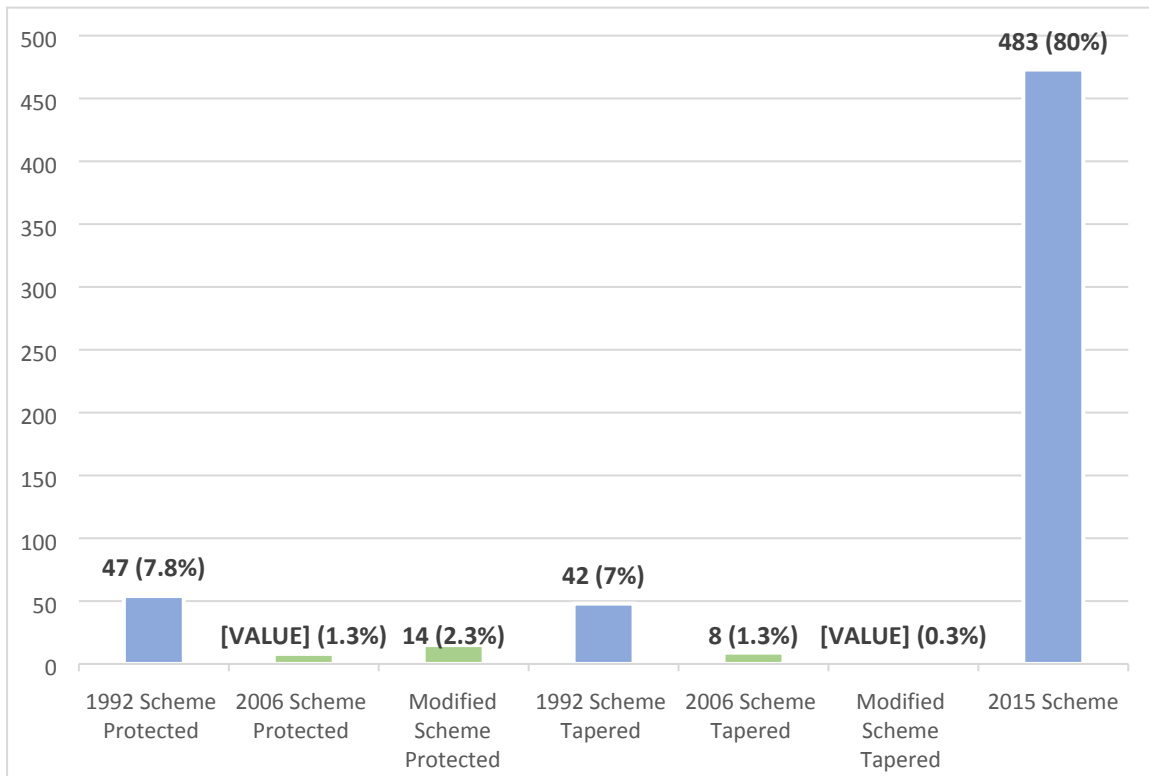

Appendix A

Pensioner Members

Deferred Members

Active Members

Opted Out Members v Active Members

There are currently 2 members on a 'pension holiday'

Membership by Gender and Ethnicity												
			Gender				Ethnicity					
			Female		Male		BME		Not Known		White	
Pension Scheme	Total	Total %	No.	%	No.	%	No.	%	No.	%	No.	%
FPS 92	89	13.5	0	0	89	13.3	6	0.9	1	0.1	82	12.3
FPS 06	16	2.3	0	0	16	2.4	0	0	0	0	16	2.4
Modified	16	2.3	0	0	16	2.4	0	0	0	0	16	2.4
FPS 15	483	72.2	29	4.3	454	67.9	19	2.8	7	1.1	457	68.3
Opt Out	65	9.7	7	1	58	8.7	5	0.7	0	0	60	9
TOTAL	669	100	36	5.3	633	94.7	30	4.4	8	1.2	631	94.4

Membership by Age												
			18-20		21-30		31-40		41-50		51+	
			No.	%	No.	%	No.	%	No.	%	No.	%
Pension Scheme	Total	Total %	No.	%	No.	%	No.	%	No.	%	No.	%
FPS 92	89	13.5	0	0	0	0	0	0	47	7	42	6.3
FPS 06	16	2.3	0	0	0	0	0	0	0	0	16	2.4
Modified	16	2.3	0	0	0	0	0	0	2	0.3	14	2
FPS 15	483	72.2	4	0.6	103	15.4	186	27.8	181	27.1	9	1.3
Opt Out	65	9.7	0	0	3	0.5	42	6.3	16	2.4	4	0.6
TOTAL	669	100	4	0.6	106	15.9	228	34.1	246	36.8	85	12.6