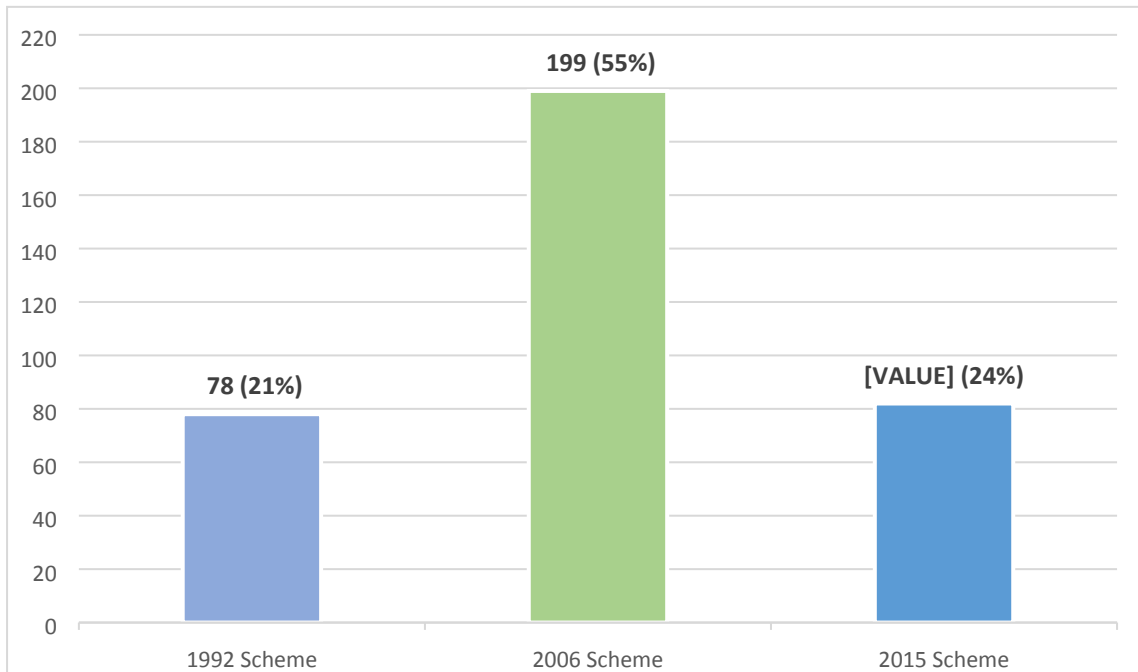

Appendix A

Pensioner Members

Deferred Members

Active Members

Opted Out Members v Active Members

There are currently 2 members on a 'pension holiday'

Membership by Gender and Ethnicity												
			Gender				Ethnicity					
			Female		Male		BME		Not Known		White	
Pension Scheme	Total	Total %	No.	%	No.	%	No.	%	No.	%	No.	%
FPS 92	89	13.5	0	0	89	13.3	6	0.9	1	0.1	82	12.3
FPS 06	16	2.3	0	0	16	2.4	0	0	0	0	16	2.4
Modified	16	2.3	0	0	16	2.4	0	0	0	0	16	2.4
FPS 15	483	72.2	29	4.3	454	67.9	19	2.8	7	1.1	457	68.3
Opt Out	65	9.7	7	1	58	8.7	5	0.7	0	0	60	9
TOTAL	669	100	36	5.3	633	94.7	30	4.4	8	1.2	631	94.4

Membership by Age												
			18-20		21-30		31-40		41-50		51+	
			No.	%	No.	%	No.	%	No.	%	No.	%
Pension Scheme	Total	Total %	No.	%	No.	%	No.	%	No.	%	No.	%
FPS 92	89	13.5	0	0	0	0	0	0	47	7	42	6.3
FPS 06	16	2.3	0	0	0	0	0	0	0	0	16	2.4
Modified	16	2.3	0	0	0	0	0	0	2	0.3	14	2
FPS 15	483	72.2	4	0.6	103	15.4	186	27.8	181	27.1	9	1.3
Opt Out	65	9.7	0	0	3	0.5	42	6.3	16	2.4	4	0.6
TOTAL	669	100	4	0.6	106	15.9	228	34.1	246	36.8	85	12.6